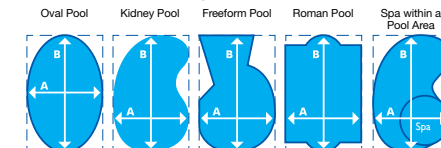

UTC 75/100 Cost effective 75 or 100mm for small to large pools

UTCAG Cost effective 50 or 75mm for above ground pools

3 POOL SIZE

Simply decide on the essential details:

- (1) type of cover (2) roller system
- (3) pool size: length (B) X width (A) (+ step area) = Total square metres.

Ask for a quote let's say - 52m² 525B with an ST roller. Take into account if your pool is indoors or outside. Do you need more heat or less or have leaf debris. Remember your roller adds years to the life of the cover. Does your pool have non-standard features? These are some determining facts you need to discuss with us.

For shaped pools, treat as rectangular

And the answer is:

My Daisy Cover: \$

My Daisy Roller: \$

Square Metre Total:

Installation:

Distributor Quote from:

4 ORDER YOUR DAISY FROM AN APPROVED EXPERT