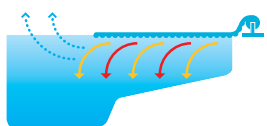

SAVE on time.
Rolls off and on in 30 seconds.

SAVE on evaporation.
Reduces evaporation by 97%.

SAVE money
Higher quality. Better design. Lasts longer.

SAVE with a rebate.
Check with your local water authority.

Daisy Saves
warmth and evaporation

Daisy Saves
on cleaning

Daisy Saves
on chemical loss

WinterKleen covers are ideal when the pool is not in use for extended periods and save your UltraDome Daisy cover from unnecessary exposure. WinterKleen stretches tightly over your pool so that leaves and debris blow off.