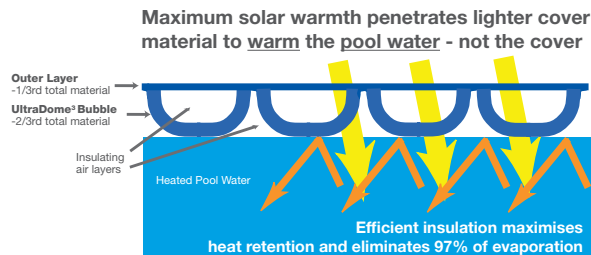

BUILT TO LAST

Years of research and development by Daisy under Australian conditions, has resulted in a technically innovative design that is exclusive to Daisy.

Only Daisy pool covers utilise the trademarked and award-winning UltraDome™ technology. Our unique design and moulding technique enables the polyethylene (PE) bubble layer to be formed in a profile that is consistent in thickness. The results:

- the elimination of weak points for maximum durability and greater strength
- super toughened to resist salt, sun and chemicals
- maximum insulation and minimised heat and water loss.

This means you can enjoy your Daisy and pool longer!