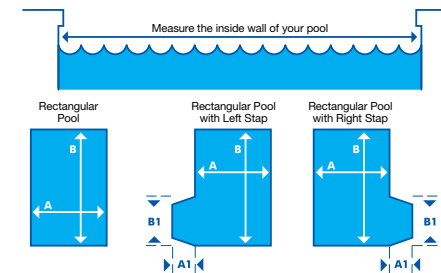

UTC 75/100 Cost effective 75 or 100mm for small to large pools

UTCAG Cost effective 50 or 75mm for above ground pools

3 POOL SIZE

Simply decide on the essential details:

- (1) type of cover (2) roller system
- (3) pool size: length (B) X width (A) (+ step area) = Total square metres.

Ask for a quote let's say - 52m² 525B with an ST roller. Take into account if your pool is indoors or outside. Do you need more heat or less or have leaf debris. Remember your roller adds years to the life of the cover. Does your pool have non-standard features? These are some determining facts you need to discuss with us.

For shaped pools, treat as rectangular

And the answer is:

My Daisy Cover: \$

My Daisy Roller: \$

Square Metre Total:

Installation:

Distributor Quote from:

4 ORDER YOUR DAISY FROM AN APPROVED EXPERT