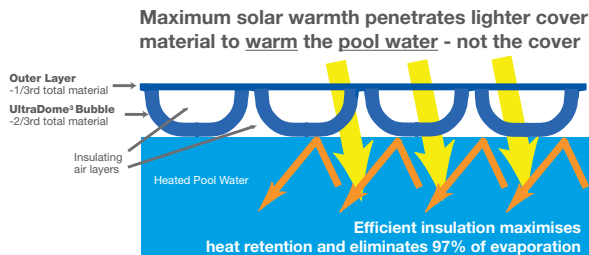

BUILT TO LAST

Years of research and development by Daisy under Australian conditions, has resulted in a technically innovative design that is exclusive to Daisy.

Only Daisy pool covers utilise the trademarked and award-winning UltraDome™ technology. Our unique design and moulding technique enables the polyethylene (PE) bubble layer to be formed in a profile that is consistent in thickness. The results:

- the elimination of weak points for maximum durability and greater strength
- super toughened to resist salt, sun and chemicals
- maximum insulation and minimised heat and water loss.

This means you can enjoy your Daisy and pool longer!